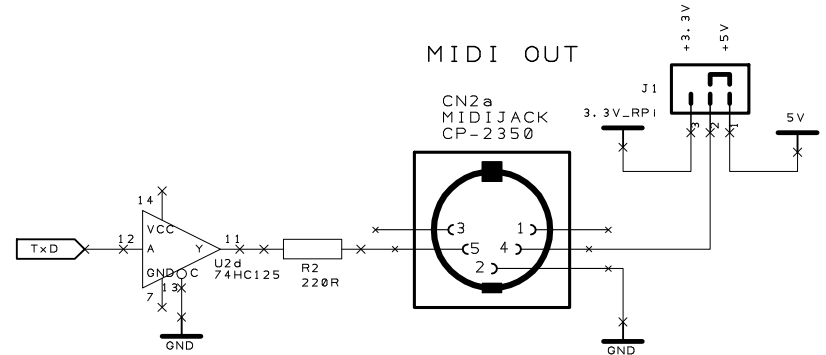

MIDI IN

MIDI OUT

CC3 by SA

E	D	C	B	A v0.1 5/03/12	Drawn TonyD	Check	Projection Do Not Scale		
Drn	Drn	Drn	Drn	Project Raspberry Pi MIDI Interface Board			Client		
Chk	Chk	Chk	Chk	Title RPI_MIDI_Board			Filename RPI_MIDI_Board.sch	Drawing No.	Sheet 1 of 1