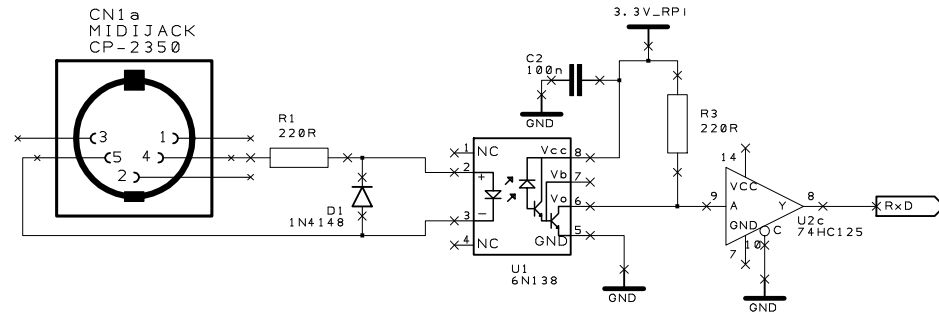

MIDI IN

MIDI OUT

CC3 by SA

E	D	C	B	A v0.1 5/03/12	Drawn TonyD	Check	Projection Do Not Scale		
Drn	Drn	Drn	Drn	Project Raspberry Pi MIDI Interface Board			Client		
Chk	Chk	Chk	Chk	Title RPI_MIDI_Board			Filename RPI_MIDI_Board.sch	Drawing No.	Sheet 1 of 1