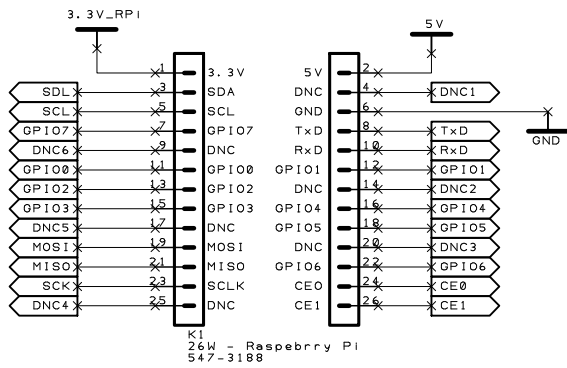

MIDI IN

MIDI OUT

CC3 by SA

E	D	C	B	A v0.1 5/03/12	Drawn TonyD	Check	Projection Do Not Scale		
Drn	Drn	Drn	Drn	Project Raspberry Pi MIDI Interface Board			Client		
Chk	Chk	Chk	Chk	Title RPI_MIDI_Board			Filename RPI_MIDI_Board.sch	Drawing No.	Sheet 1 of 1