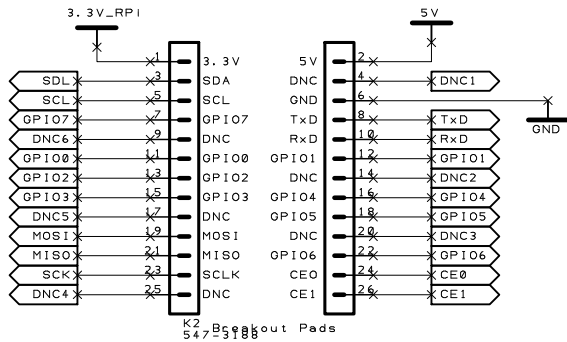

MIDI IN

MIDI OUT

CC3 by SA

E	D	C	B	A v0.1 5/03/12	Drawn TonyD	Check	Projection Do Not Scale		
Drn	Drn	Drn	Drn	Project Raspberry Pi MIDI Interface Board			Client		
Chk	Chk	Chk	Chk	Title RPI_MIDI_Board			Filename RPI_MIDI_Board.sch	Drawing No.	Sheet 1 of 1